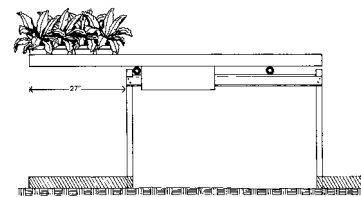

ITEM #	PACK	DESCRIPTION
GC6PIN1M	1000/ctn	6"x1" Pins

Wood Bench Fabric

Wood bench fabric is made of specially selected grade "A" spruce lath 3/8" thick by 1-1/2" with a space between pickets. The 6' wide material is woven between seven--two wire cables of copper bearing galvanized wire. The 4' wide is woven between five--two wire cables. The regular spruce has a natural color and the pressure treated will have a light green tint. Both types can be dipped in red stain if requested.

PRICES ARE F.O.B. ORIGIN (factory or Montgomery)

ITEM #	SIZE	DESCRIPTION	WT/RL
PTSPRU450	4' x 50'	Pressure treated spruce	112 lb
PTSPRU650	6' x 50'	Pressure treated spruce	170 lb

Agra Bench by

Attain maximum flexibility and square footage efficiency with Agra Tech's bench systems. Unique rolling benches have wider aisles to move crops faster and allow better access for workers and carts.

STANDARD BENCH WIDTHS and AISLE WIDTH	
Bench Width	Aisle Width
6'-6" Agra Bench	27"
6'-0" Agra Bench	24"
5'-6" Agra Bench	21"
5'-0" Agra Bench	18"

Due to the wide variations of frames, options and grower requirements, each bench system is designed to meet your particular needs. Let caSSco quote your custom-made bench system.